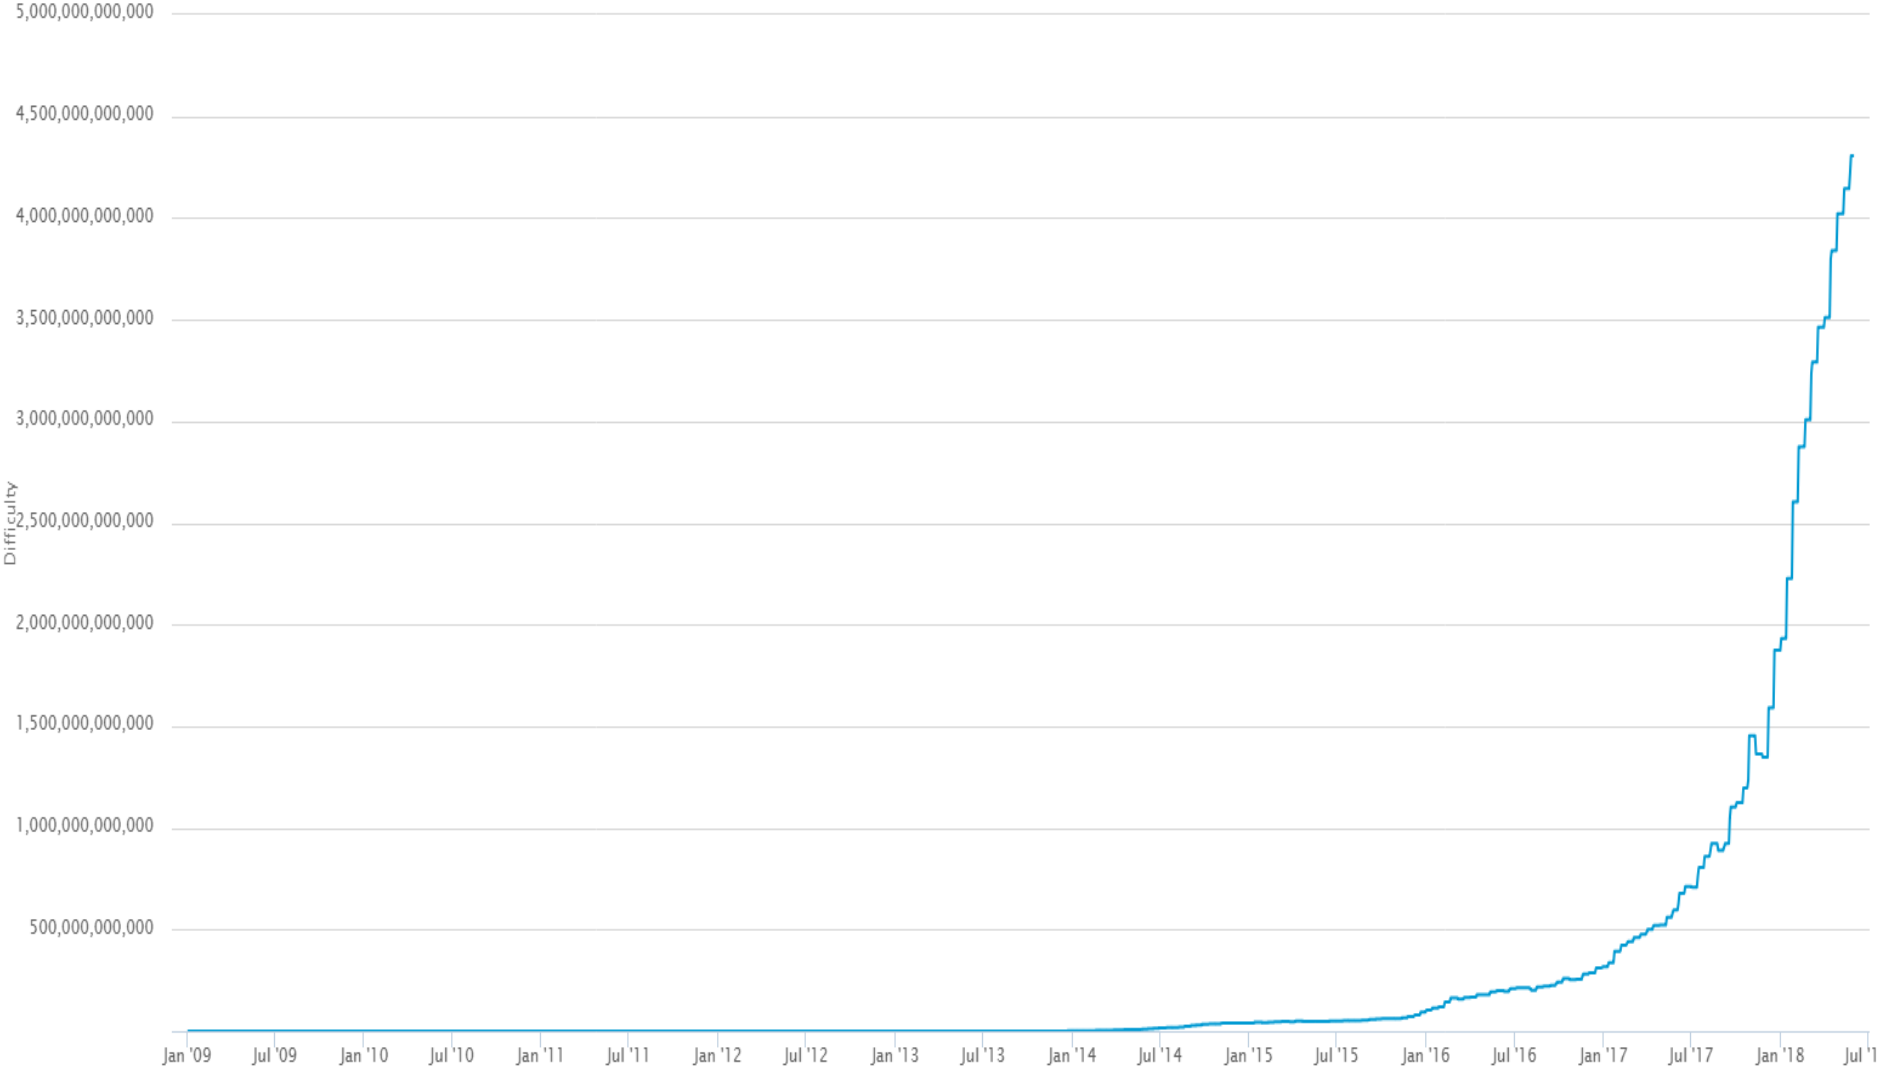

Hash Rate

source: blockchain.info

Difficulty all time (2009-2018)

Difficulty

source: blockchain.info

Difficulty 180 days

Difficulty

source: blockchain.info

Bitcoin Block Time historical chart

Average block time (minutes)

source: bitinfocharts.com

Bitcoin Block Time historical chart

Average block time (minutes)

source: bitinfocharts.com

Setting the mining difficulty

Every two weeks, compute:

```
next_difficulty= previous_difficulty *  
                (2 weeks) / (time to mine last 2016 blocks)
```

Expected number of blocks in 2 weeks at 10 minutes/block

这是比特币教材配套的一页PPT。