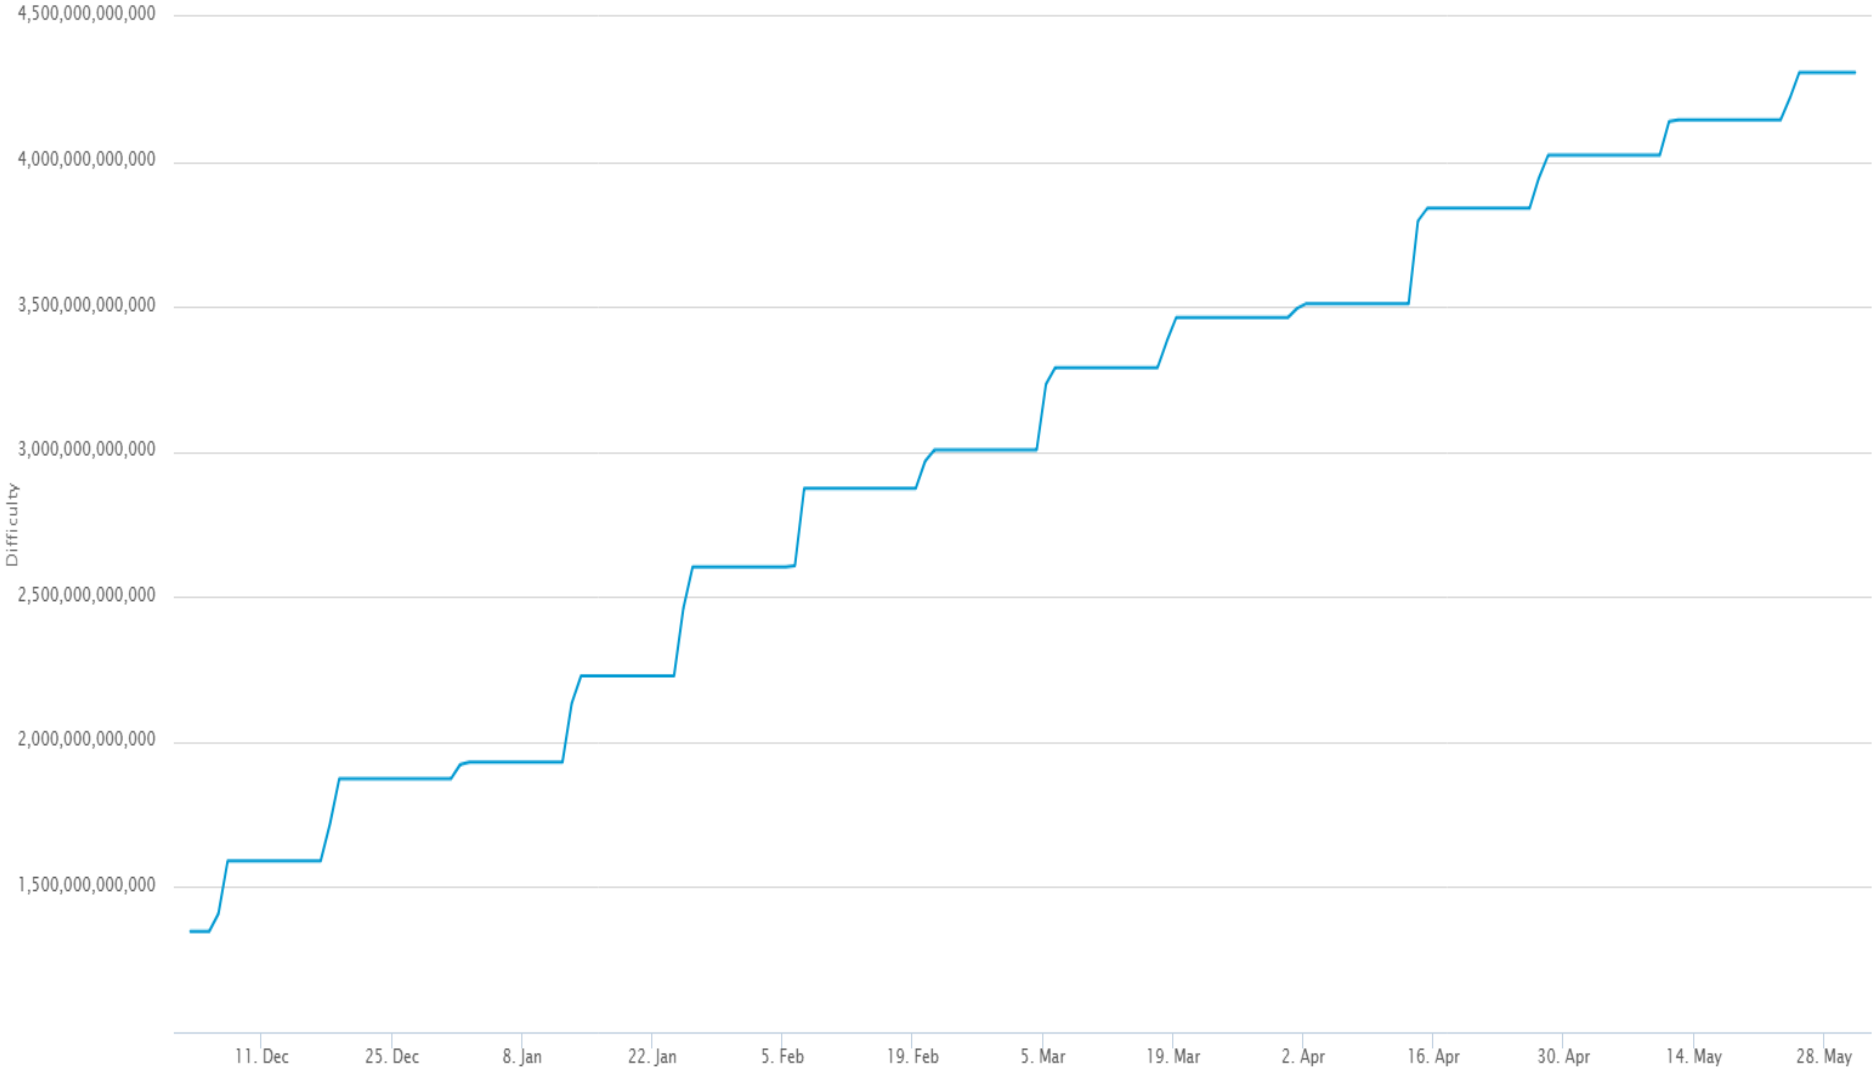

Hash Rate

source: blockchain.info

Difficulty all time (2009-2018)

Difficulty

source: blockchain.info

Difficulty 180 days

Difficulty

source: blockchain.info

Bitcoin Block Time historical chart

Average block time (minutes)

source: bitinfocharts.com

Bitcoin Block Time historical chart

Average block time (minutes)

source: bitinfocharts.com

Setting the mining difficulty

Every two weeks, compute:

```
next_difficulty= previous_difficulty *  
                (2 weeks) / (time to mine last 2016 blocks)
```

Expected number of blocks in 2 weeks at 10 minutes/block

这是比特币教材配套的一页PPT。