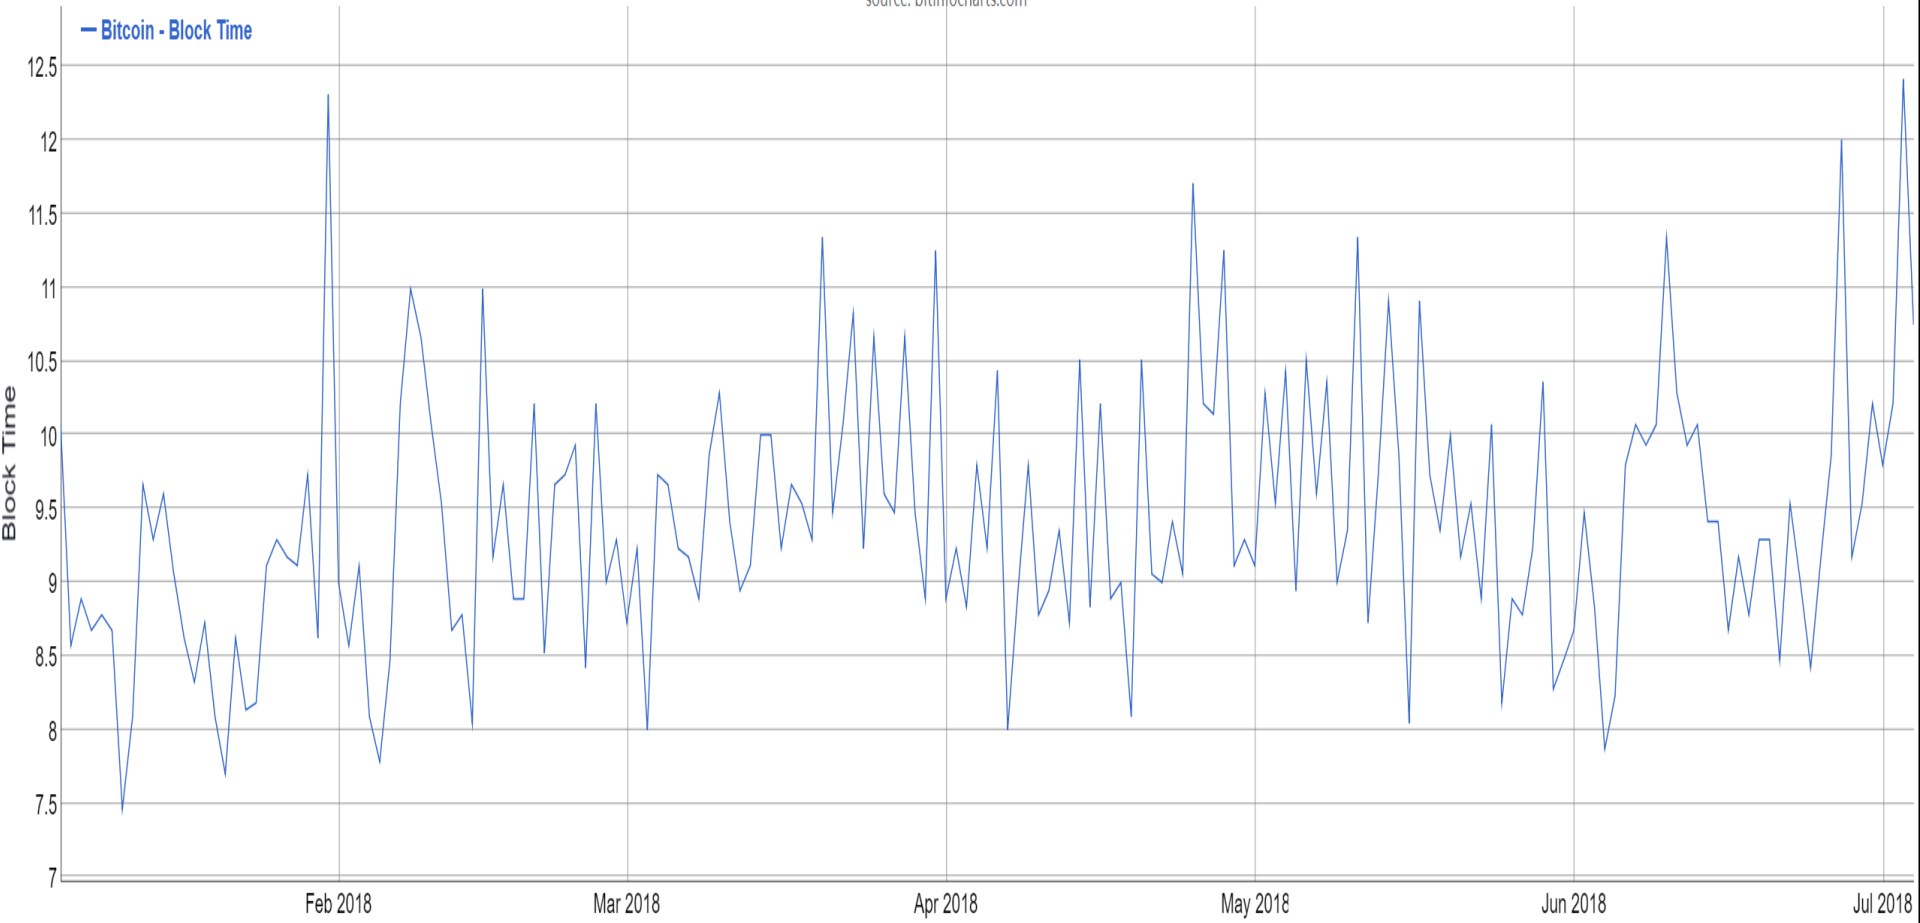

Bitcoin Block Time historical chart

Average block time (minutes)

source: bitinfocharts.com

Bitcoin Block Time historical chart

Average block time (minutes)

source: bitinfocharts.com

Setting the mining difficulty

Every two weeks, compute:

```
next_difficulty= previous_difficulty *  
                (2 weeks) / (time to mine last 2016 blocks)
```

Expected number of blocks in 2 weeks at 10 minutes/block

这是比特币教材配套的一页PPT。