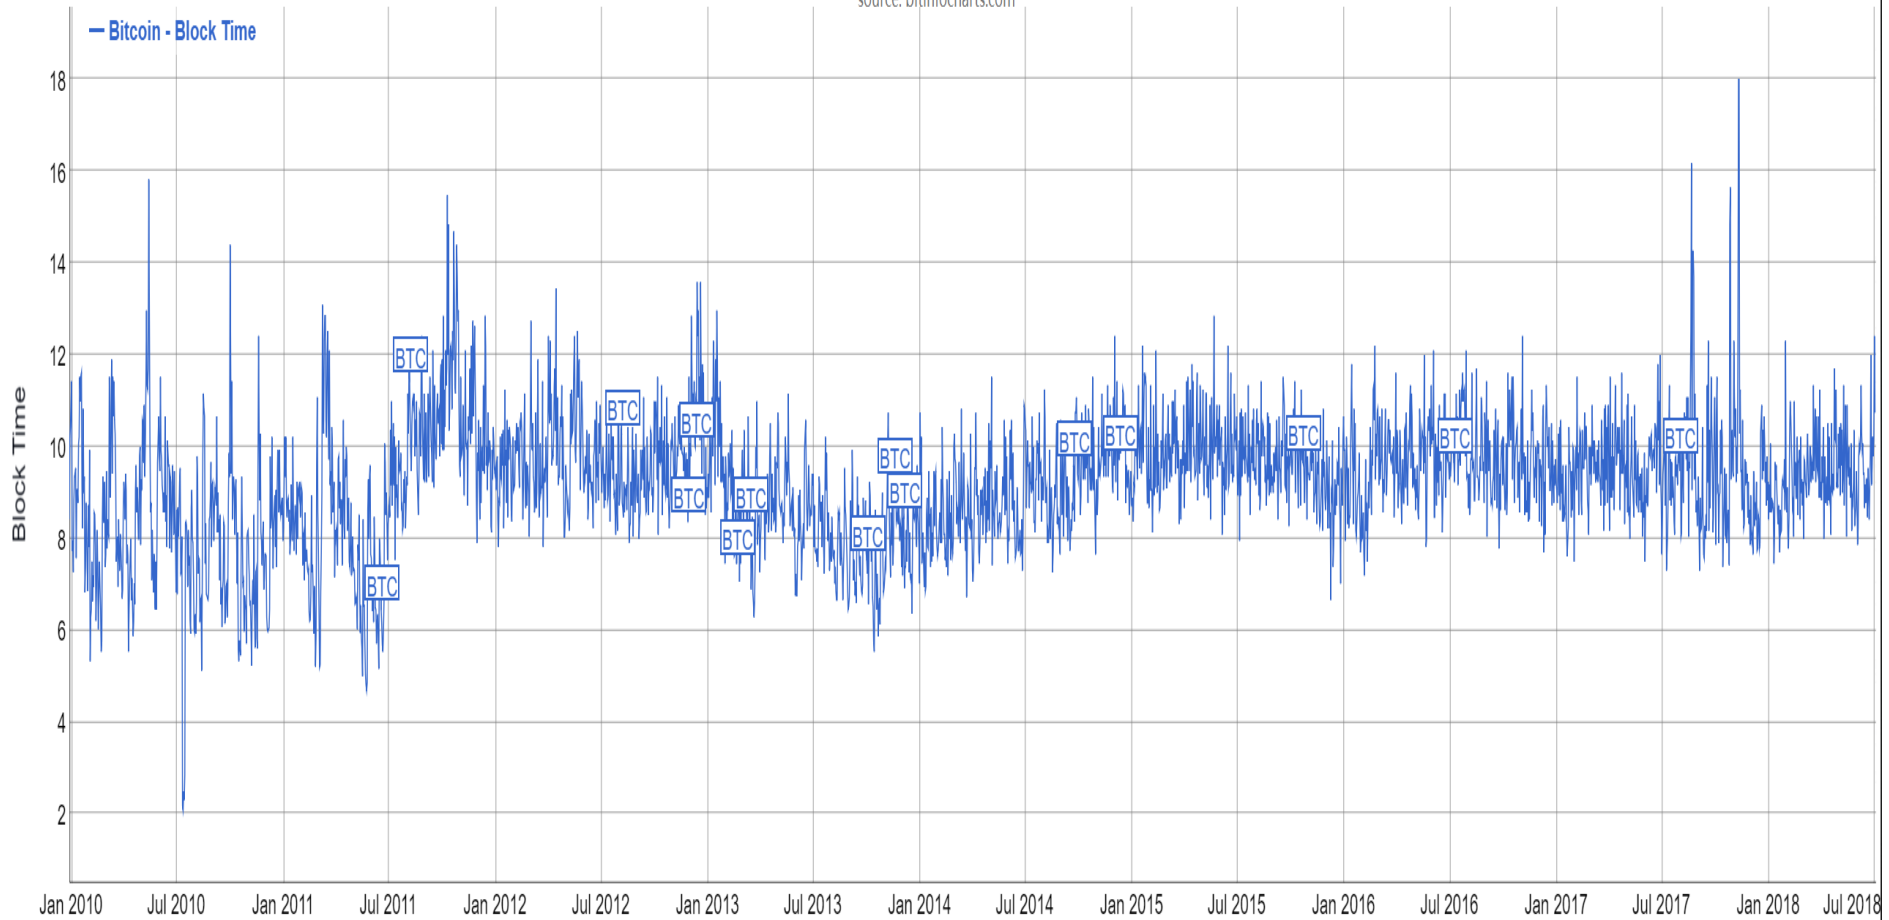

Hash Rate

source: blockchain.info

Difficulty all time (2009-2018)

Difficulty

source: blockchain.info

Difficulty 180 days

Difficulty

source: blockchain.info

Bitcoin Block Time historical chart

Average block time (minutes)

source: bitinfocharts.com

Bitcoin Block Time historical chart

Average block time (minutes)

source: bitinfocharts.com

Setting the mining difficulty

Every two weeks, compute:

```
next_difficulty= previous_difficulty *  
                (2 weeks) / (time to mine last 2016 blocks)
```

Expected number of blocks in 2 weeks at 10 minutes/block

这是比特币教材配套的一页PPT。